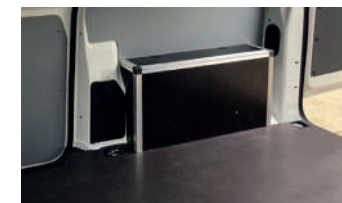

$549
All models:
44203

WOODEN WHEEL ARCH BOXES

9mm birch plywood with aluminium edge.