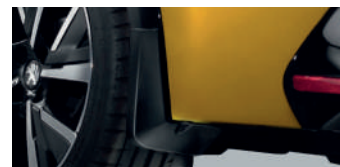

$269
1635053880

REAR STYLED MUD FLAPS

MATS