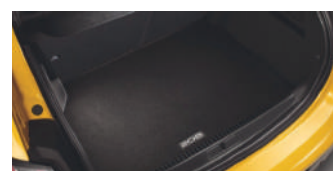

$89
1648526780

BOOT MAT – NEEDLE PILE

MISCELLANEOUS